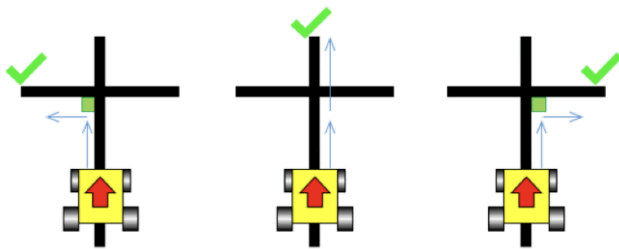

Summary of Different Rescue Line Leagues

RCAP Rescue Line Entry, U12

- Mostly similar to 2025 entry rules
- Robot to follow along black line on white background that is made up of a combination of different line patterns tiled together
- Example of patterns (non-exhaustive):
https://drive.google.com/file/d/1_fKt8tEZMUV3V3tkAFNyXOgN1bYoC_ov/view?usp=sharing
- Robot to choose different lines to follow if there are junctions as indicated by intersection markers (green squares)

-
- Robot to ignore gaps in the line and continue line following
- Robot to navigate around obstacles (Obstacles may be too heavy to push through or may be fixed to the floor)
- Added additional requirement of detection of red line perpendicular to black line for the robot to stop at the end

RCAP Rescue Line Entry, U19

- Mostly similar to 2025 entry rules
- Robot to follow along black line on white background that is made up of a combination of different line patterns tiled together
- Example of patterns (non-exhaustive):
https://drive.google.com/file/d/1_fKt8tEZMUV3V3tkAFNyXOgN1bYoC_ov/view?usp=sharing
- Robot to choose different lines to follow if there are junctions as indicated by intersection markers (green squares)