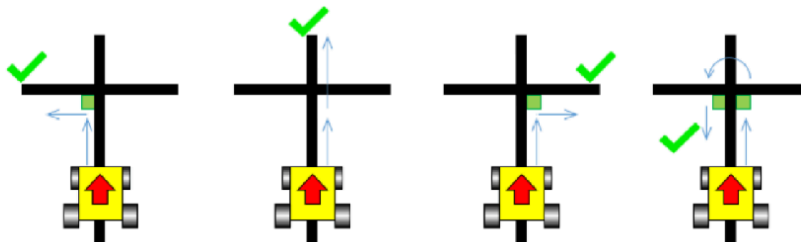

Summary of Different Rescue Line Leagues

RCAP Rescue Line Entry, U12

- Mostly similar to 2025 entry rules
- Robot to follow along black line on white background that is made up of a combination of different line patterns tiled together
- Example of patterns (non-exhaustive):
https://drive.google.com/file/d/1_fKt8tEZMUV3V3tkAFNyXOgN1bYoC_ov/view?usp=sharing
- Robot to choose different lines to follow if there are junctions as indicated by intersection markers (green squares)

-
- Robot to ignore gaps in the line and continue line following
- Robot to navigate around obstacles (Obstacles may be too heavy to push through or may be fixed to the floor)
- Added additional requirement of detection of red line perpendicular to black line for the robot to stop at the end

RCAP Rescue Line Entry, U19

- Mostly similar to 2025 entry rules
- Robot to follow along black line on white background that is made up of a combination of different line patterns tiled together
- Example of patterns (non-exhaustive):
https://drive.google.com/file/d/1_fKt8tEZMUV3V3tkAFNyXOgN1bYoC_ov/view?usp=sharing
- Robot to choose different lines to follow if there are junctions as indicated by intersection markers (green squares)

RCAP Rescue Line Intermediate, U12

- Mostly similar to 2025 Main League rules
- <https://junior.robocup.org/wp-content/uploads/2025/02/RCJRescueLine2025-final-1.pdf>
- Modified to a single fixed green evacuation point
- Modified to rescue live victims only
- Modified such that entry and exit area for evacuation zone is fixed
- Modified to remove Ramp field elements
- Modified to allow teams to choose to preload a single live victim onto robot
- Modified such that evacuation zone walls and posts joining the walls can be any colour (except red, green and black)